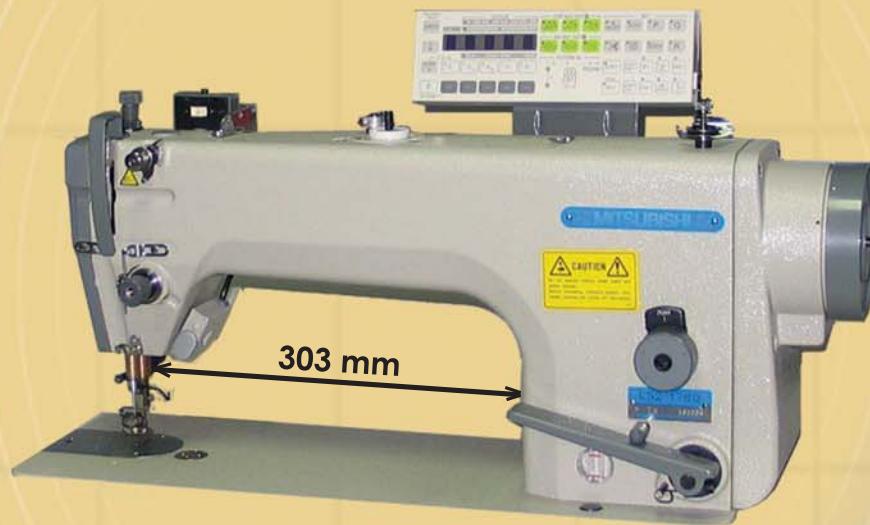

# LS2-1780-M1TW

**SINGLE NEEDLE DIRECT DRIVE LOCKSTITCH  
MACHINE WITH AUTOMATIC THREAD  
TRIMMER.**

-Sealed oil tank lockstitch machine 5000 spm

-User-friendly control switch panel

-Thread trimmer, built in touch back solenoid thread trimmer, thread wiper.

-Integrated electrical auto lifter device

-Release of 303 mm facilitating the operator work.

-Integrated motor from Mitsubishi made in Japan.

Contact us: